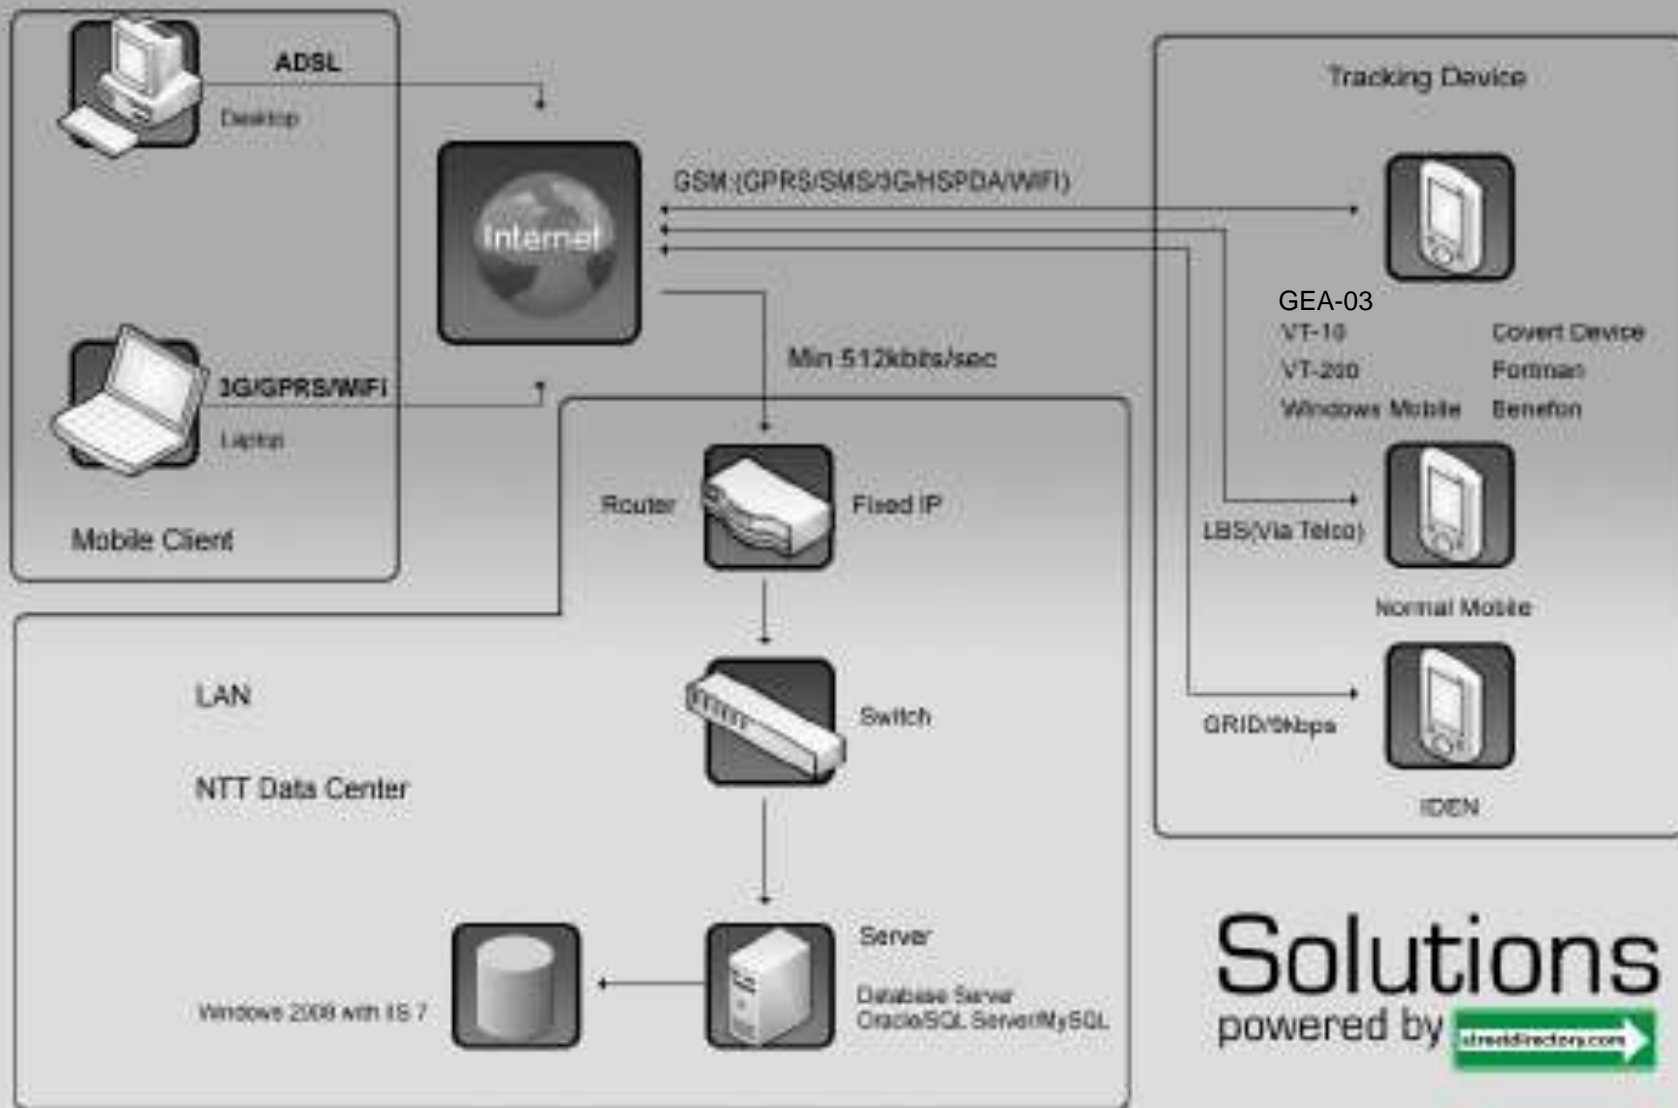

Work Force Management

- Monitoring & log travelling times and loading times
- Monitor distances and speed travelled
- Automatically log driver's scheduled rest period
- Remote control of speed limiters and engine parameter
- Monitoring cargo door opening, etc
- Job Dispatch & Timesheet

Personal Monitoring

- Monitor & log movement times & location
- Asset security via geofencing
- Automatic scheduled security arming
- Report equipment service schedules

WEBTRACE SYSTEM DIAGRAM

Solutions
powered by 